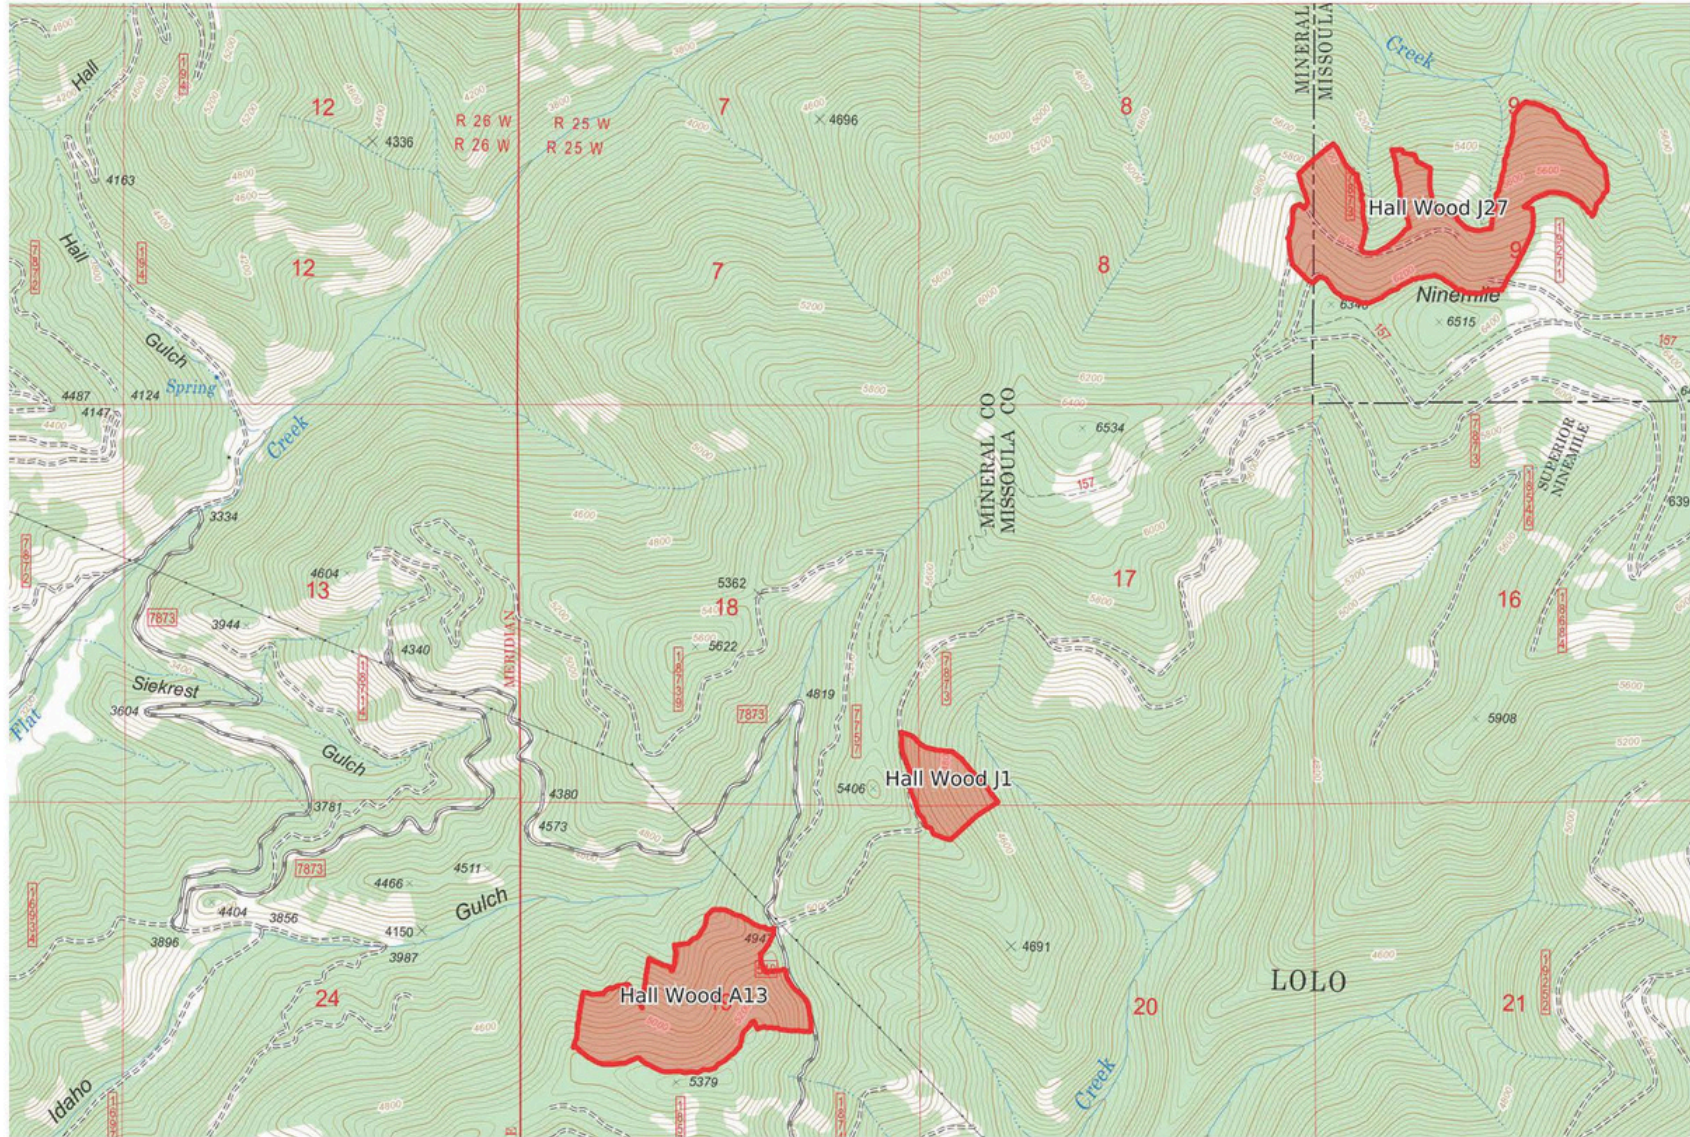

Hall Wood Project Map

Superior Ranger District

Hall Wood PIO Map
WGS84
UTM Zone 11T
